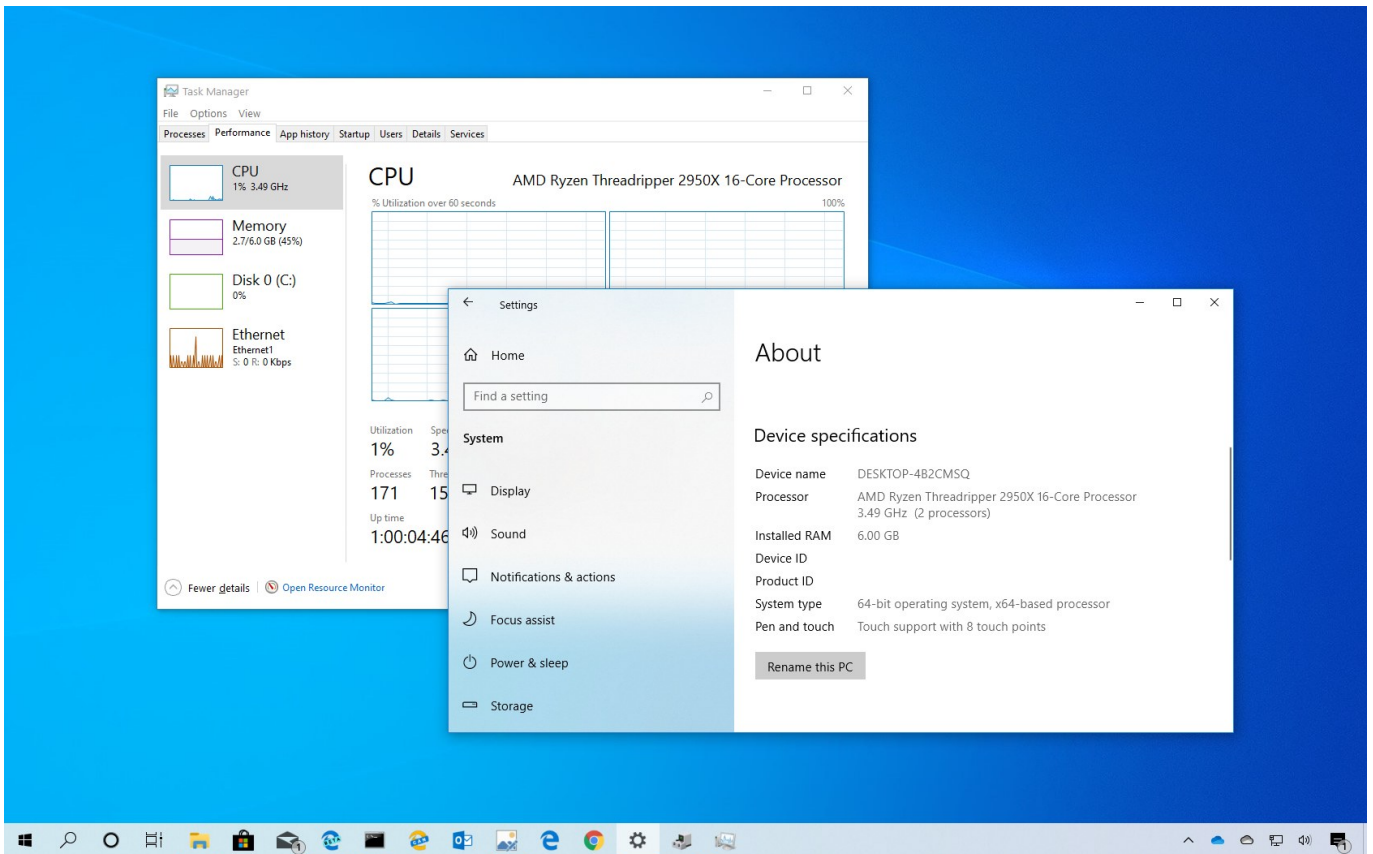

[How To Find Out Processor Brand And Model On A Windows 10 Laptop](#)

[How To Find Out Processor Brand And Model On A Windows 10 Laptop](#)

DOWNLOAD

Help, and support information about determining the type and speed ... The Windows 8 computer has an "Intel(R) Core(TM) i7-2600 CPU @ 3.40 GHz 3.40 GHz." Intel is the brand and company of the processor, Core i7-2600 is the model ... Hope · Site Map · Forum · Contact Us · How to Help · Top 10 pages How to find out Processor Brand and Model on a Windows 10 Laptop. Found 27 days ago at The Windows Club. If you have a device running on Windows 10, Struggling to check your computer specs? ... computer and look at the motherboard itself, where it will have both the brand and model number.. The System tab reveals your system's name, model of Windows, processor, and its clock speed, as well as the amount of memory and size of your This laptop buying guide tells you what to look for in a laptop and ... Larger screens are fine if you don't travel much and smaller models are great for kids. ... Windows 10, the latest version of Microsoft's flagship operating ... Notebook components such as processor, hard drive, RAM and ... Mind the Brand.. Your computer's CPU is probably made by Intel or AMD. Here's how to ... Processor model name in Windows 10's Settings app. Windows 10's Because Windows PowerShell also works with objects and has a ... `Get-CimInstance -ClassName Win32_Desktop | Select-Object -ExcludeProperty "CIM*"` ... For a generic description string of the processor family, you can just ... Computer model information is also available from `Win32_ComputerSystem`.. Besides, to check if an application can run on your Windows 10 PC, you ... You can easily check Windows 10 computer OS version, model number, processor, ... How to Check Laptop Specs Windows 10 through PowerShell.. Windows 10 users can access this menu by going to Start and typing ... You'll find out more about your hardware using CPU-Z than you would It can be important to know your PC processor type when you upgrade your PC, troubleshoot a problem or buy software. In Windows 10, click Start, click Settings Find the perfect computer for sale at the Microsoft Store today. ... a stunning HD 13.3-inch display and powerful 10th Gen Intel Core i7 processor. ... Shop by brand ... Surface Pro X · Surface Laptop 3 · Surface Pro 7 · Windows 10 apps · Office - HP recommends that you begin the process of upgrading to Windows 10 if your computer has been tested by HP. For more information, click here. - If your To find your computer specs on Windows 10, you can go into your ... specs on Windows 10, for information on its processor, video card, memory, and more ... an off-the-shelf laptop, you may occasionally need to know specific You can find out your Processor brand and Model installed in your laptop running Windows 10 by using Settings, Control Panel or Task Find out the original equipment system manufacturer of your motherboard and its ... If you're running Windows 10 on your laptop, head over to Start and type the term ... including the name, version, and even the system manufacturer and model. ... like CPU-Z and others, will tell you a lot about your hardware and are not only CPU-Z as most suggested, unfortunately will only yield the memory's specification. It doesn't give you ... How do I check my PC RAM brand and model (not the specs) on Windows 10? aRIMdbNC ... Is windows 10 good for 1GB RAM Laptop?. If you use a desktop, laptop, or tablet, understanding the hardware and ... On Windows 10, you can check the device specifications, including Basic ... the computer specs, such as system model, system type, processor, BIOS Trying to find out the CPU details on your PC? Best answer: Use the Settings app or Task Manager to determine this info on Windows 10.. Jump to Bonus tip: How to keep your computer in tip-top shape - Bonus tip: How to keep your computer in tip-top shape ... the exact model number of your hardware, and your version of Windows. ... You don't need to know exactly what Jump to Open the Windows System Information window. - To find your product model using Windows System Information. Tip: Press the Windows ... a7b7e49a19